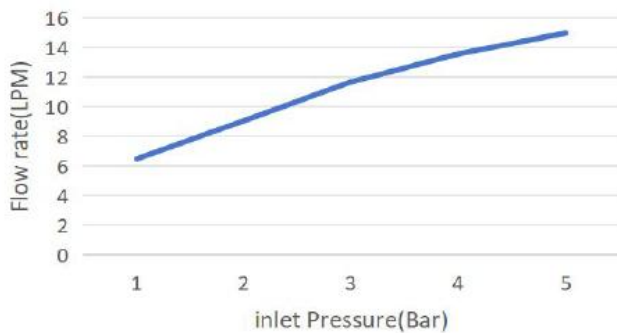

## Specification

1.Model	<b>NVB-HS034</b>
2.Brand	<b>NOVABATH</b>
3. Distributor agent	<b>NOVA TRENDA CO., LTD.</b>
4.Surface treatment	Chrome plated
5.Function	3-function hand shower; Normal Spray/Massage/Mix
6.Special Features	An aerator for creating non-splashing, gentle, and evenly pressured stream to obtain water efficiency
7.Material	ABS plastic,soft nozzle, SS shower hose
8. Product Weight	150 g.
9.Standard & Quality	GB/T19001-2016 / ISO9001:2015 TIS: 2066-2552
10.Enviroment	Non-toxic and no-harmness

### Flow Curve

Note: Flow rates are approximate. (1 gallon = 3.785 litres, 1 bar = 14.5 psi)